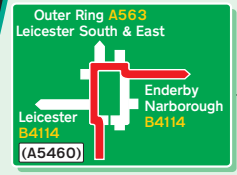

B582 TO DESFORD

Narborough Wood Park

Once you arrive at Narborough Wood Park, follow the long driveway before turning into the business Park. The Bake House is in the bottom left hand corner, next to the archway. There are parking spaces to the front and back of the building.

By Rail, Leicester Station.
Approximately 20 minutes taxi ride away.
For information on train operators and times phone National Rail Enquiries on 0845 7484950.

By Air, Birmingham International Airport.
Approximately 35 minutes drive away.
East Midlands Airport.
Approximately 25 minutes drive away.

M1 TO LEICESTER, NOTTINGHAM

A563 TO LEICESTER, RING ROAD

A5460 TO RING ROAD

FOSSE PARK SHOPPING CENTRE

M69 TO M6 JCT 2 COVENTRY

A563 TO A6

ENDERBY

M1 TO NORTHAMPTON, M25, LONDON