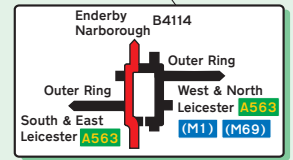

B582 TO DESFORD

Narborough Wood Park

Once you arrive at Narborough Wood Park, follow the long driveway before turning into the business Park. The Bake House is in the bottom left hand corner, next to the archway. There are parking spaces to the front and back of the building.

By Rail, Leicester Station.
Approximately 20 minutes taxi ride away.
For information on train operators and times phone National Rail Enquiries on 0845 7484950.

By Air, Birmingham International Airport.
Approximately 35 minutes drive away.
East Midlands Airport.
Approximately 25 minutes drive away.

M1 TO LEICESTER, NOTTINGHAM

A563 TO LEICESTER, RING ROAD

A5460 TO RING ROAD

FOSSE PARK SHOPPING CENTRE

M69 TO M6 JCT 2 COVENTRY

A563 TO A6

ENDERBY

M1 TO NORTHAMPTON, M25, LONDON