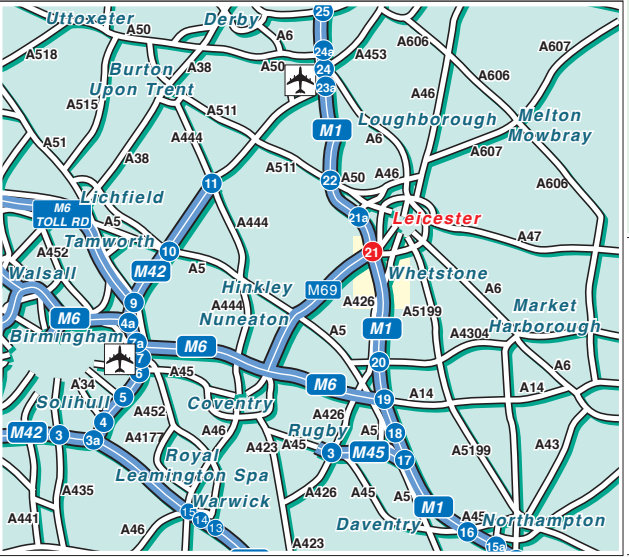

B582 TO DESFORD

Narborough Wood Park

Once you arrive at Narborough Wood Park, follow the long driveway before turning into the business Park. The Bake House is in the bottom left hand corner, next to the archway. There are parking spaces to the front and back of the building.

A5460 TO RING ROAD

The NORTH M1 Leicester NORTH Newark (A46)

Coventry M69	Leicester A5460
21	↓

M69 TO M6 JCT 2 COVENTRY

A563 TO A6

Enderby Narborough B4114	Outer Ring	Outer Ring
↓	↓	↓
Outer Ring South & East Leicester A563	West & North Leicester A563	(M1) (M69)

M1 TO NORTHAMPTON, M25, LONDON